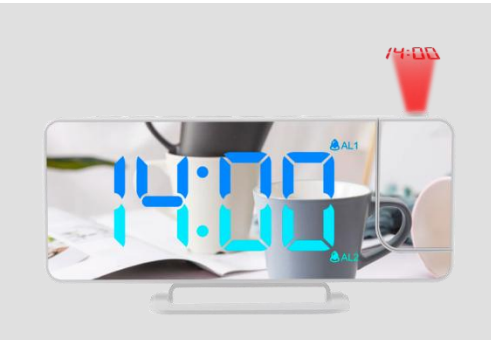

TS-9210

- Time, 2 alarms, snooze
- 180 degree rotatable project time on the wall
- Auto photosensitive function
- Adjustable brightness
- Extra usb port for external device charging

TS-9210Q

- Time, 2 alarms, temperature, humidity
- Snooze and FM radio
- 180 degree rotatable project time on the wall
- Auto photosensitive function
- Adjustable screen digits brightness
- Extra usb port for external device charging

- Product Size:18.5*2.4*7.7cm
- Carton Size: 52*21*54cm
- G.W./QTY/CTN: 12kg/CTN 50pcs/CTN