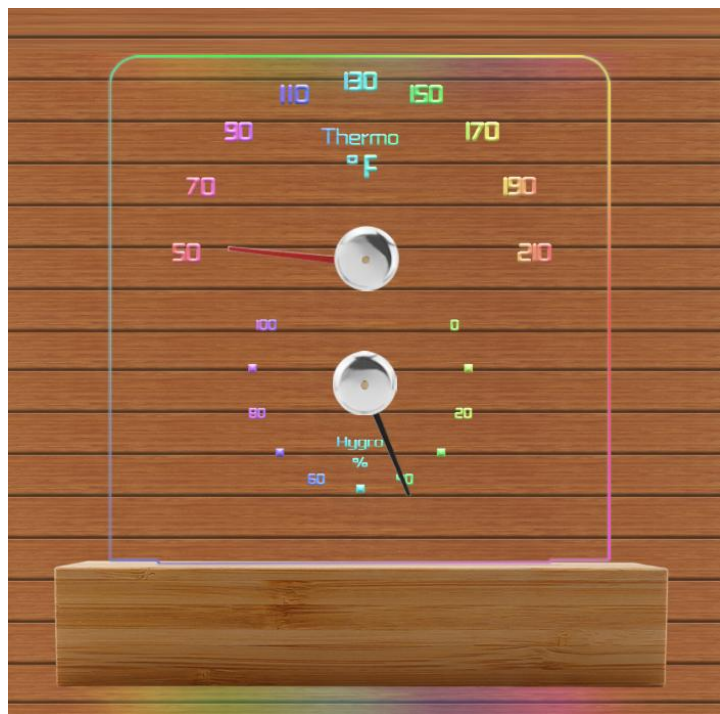

TS-5310

- Remote
 - 11.2inch 11 colors of LED HD display
 - Time, week, temperature, 2 alarms
 - Snooze, RGB night light, night mode
 - Auto photosensitive function
 - Adjustable screen text brightness
 - Wall mount or desktop
-
- Product Size: 24.5*16*2.5cm
 - Carton Size: 53*32*51.5cm
 - G.W./CTN: 13.5kg/CTN
 - QTY/CTN: 20pcs/CTN

TS-5310-W

TS-5310-B

TS-3310

- 6.1inch color screen wireless IR weather station
 - Time, date, week, alarm, snooze, weather forecast
 - Indoor/outdoor temperature humidity Max/Min limit alarm
 - Future 24h weather tendency forecast
 - 7 languages display for week
 - Lockable touch button
 - Backlight turn on/off
 - Battery or USB power supply
-
- Product Size: 13.5*13.5*3cm
 - Carton Size: 53.5*26.5*43.3cm
 - G.W./CTN: 8.8kg/CTN
 - QTY/CTN: 20pcs/CTN

TS-3310-BK

TS-3310-WH

TS-3310-WG

TS-3320

- 6.1inch color screen wireless IR weather station
 - Freezing point alarm, weather comfort icon
 - Weather forecast, tide, moon phase, air pressure
 - Indoor/outdoor temperature humidity Max/Min limit alarm
 - Time, date, week, alarm, snooze, indoor/outdoor temperature
 - Wireless transmission distance: 100m in a open place
 - 7 languages display for week
 - Lockable touch button
 - Backlight turn on/off
 - Battery or USB power supply
- Product Size: 13.5*13.5*3cm
 - Carton Size: 53.5*26.5*43.3cm
 - G.W./CTN: 8.8kg/CTN
 - QTY/CTN: 20pcs/CTN

TS-3320-BK
MOQ: 3000PCS

TS-3320-WH
MOQ: 3000PCS

TS-JX810

- Sauna thermometer
- White & RGB light,centigrade
- Transparent acrylic transparent panel + bamboo base
- Temperature range:0 – 120 °C
- Humidity range:0%~100% RH
- 1800mAh rechargeabel battery