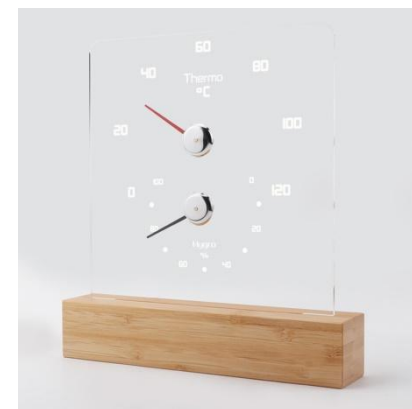

- Product Size: 20.5*4*22cm
- Carton Size: 48*45*48.5cm
- G.W./CTN: 19.28kg/CTN
- QTY/CTN: 40pcs/CTN

TS-JX810-RGBC

TS-JX810-RGBF

TS-JX810-WF

TS-JX810-WC

PD701W/PD801W/PD1001W

- 7/8/10inch display, 5 user interfaces display
 - WiFi connect real time weather and time
 - Display time,calender, photo frame
 - Daily task alarms and medication reminder
 - ODM & OEM service (MOQ 500pcs)
 - Multi-language display, support customise language
 - Suitable for worldwide usage
 - Color: white/black
-
- Carton Size: 52*29*38cm
 - G.W./CTN:11kg/CTN
 - QTY/CTN:20pcs/CTN 8''
-
- Carton Size: 52*32*41cm
 - G.W./CTN:14.5kg/CTN
 - QTY/CTN:10pcs/CTN 12''
-
- Carton Size: 52*32*41cm
 - G.W./CTN:14.5kg/CTN
 - QTY/CTN:10pcs/CTN 12''