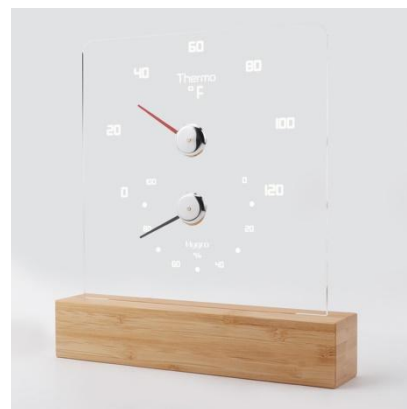

TS-3310-BK

TS-3310-WH

TS-3310-WG

TS-3320

- 6.1inch color screen wireless IR weather station
 - Freezing point alarm, weather comfort icon
 - Weather forecast, tide, moon phase, air pressure
 - Indoor/outdoor temperature humidity Max/Min limit alarm
 - Time, date, week, alarm, snooze, indoor/outdoor temperature
 - Wireless transmission distance: 100m in a open place
 - 7 languages display for week
 - Lockable touch button
 - Backlight turn on/off
 - Battery or USB power supply
- Product Size: 13.5*13.5*3cm
 - Carton Size: 53.5*26.5*43.3cm
 - G.W./CTN: 8.8kg/CTN
 - QTY/CTN: 20pcs/CTN

TS-3320-BK
MOQ: 3000PCS

TS-3320-WH
MOQ: 3000PCS

TS-JX810

- Sauna thermometer
- White & RGB light,centigrade
- Transparent acrylic transparent panel + bamboo base
- Temperature range:0 – 120 °C
- Humidity range:0%~100% RH
- 1800mAh rechargeabel battery

- Product Size: 20.5*4*22cm
- Carton Size: 48*45*48.5cm
- G.W./CTN: 19.28kg/CTN
- QTY/CTN: 40pcs/CTN

TS-JX810-RGBC

TS-JX810-RGBF

TS-JX810-WF

TS-JX810-WC

PD701W/PD801W/PD1001W

- 7/8/10inch display, 5 user interfaces display
 - WiFi connect real time weather and time
 - Display time,calender, photo frame
 - Daily task alarms and medication reminder
 - ODM & OEM service (MOQ 500pcs)
 - Multi-language display, support customise language
 - Suitable for worldwide usage
 - Color: white/black
-
- Carton Size: 52*29*38cm
 - G.W./CTN:11kg/CTN
 - QTY/CTN:20pcs/CTN 8''
-
- Carton Size: 52*32*41cm
 - G.W./CTN:14.5kg/CTN
 - QTY/CTN:10pcs/CTN 12''
-
- Carton Size: 52*32*41cm
 - G.W./CTN:14.5kg/CTN
 - QTY/CTN:10pcs/CTN 12''