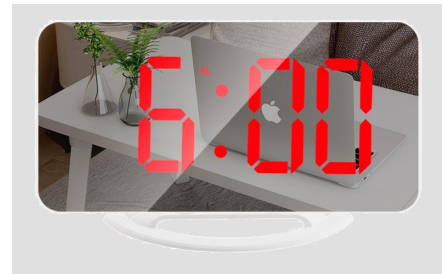

TS-8201-R-W

MOQ: 500PCS