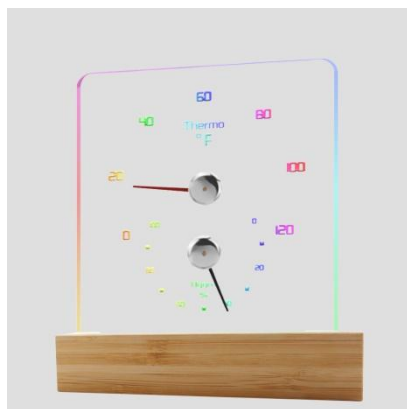

TS-3310-BK

TS-3310-WH

TS-3310-WG

TS-3320

- 6.1inch color screen wireless IR weather station
 - Freezing point alarm, weather comfort icon
 - Weather forecast, tide, moon phase, air pressure
 - Indoor/outdoor temperature humidity Max/Min limit alarm
 - Time, date, week, alarm, snooze, indoor/outdoor temperature
 - Wireless transmission distance: 100m in a open place
 - 7 languages display for week
 - Lockable touch button
 - Backlight turn on/off
 - Battery or USB power supply
- Product Size: 13.5*13.5*3cm
 - Carton Size: 53.5*26.5*43.3cm
 - G.W./CTN: 8.8kg/CTN
 - QTY/CTN: 20pcs/CTN

TS-3320-BK
MOQ: 3000PCS

TS-3320-WH
MOQ: 3000PCS

TS-JX810

- Sauna thermometer
- White & RGB light,centigrade
- Transparent acrylic transparent panel + bamboo base
- Temperature range:0 – 120 °C
- Humidity range:0%~100% RH
- 1800mAh rechargeabel battery

- Product Size: 20.5*4*22cm
- Carton Size: 48*45*48.5cm
- G.W./CTN: 19.28kg/CTN
- QTY/CTN: 40pcs/CTN

TS-JX810-RGBC

TS-JX810-RGBF

TS-JX810-WF

TS-JX810-WC

PD701W/PD801W/PD1001W

- 7/8/10inch display, 5 user interfaces display
 - WiFi connect real time weather and time
 - Display time,calender, photo frame
 - Daily task alarms and medication reminder
 - ODM & OEM service (MOQ 500pcs)
 - Multi-language display, support customise language
 - Suitable for worldwide usage
 - Color: white/black
-
- Carton Size: 52*29*38cm
 - G.W./CTN:11kg/CTN
 - QTY/CTN:20pcs/CTN 8''
-
- Carton Size: 52*32*41cm
 - G.W./CTN:14.5kg/CTN
 - QTY/CTN:10pcs/CTN 12''
-
- Carton Size: 52*32*41cm
 - G.W./CTN:14.5kg/CTN
 - QTY/CTN:10pcs/CTN 12''