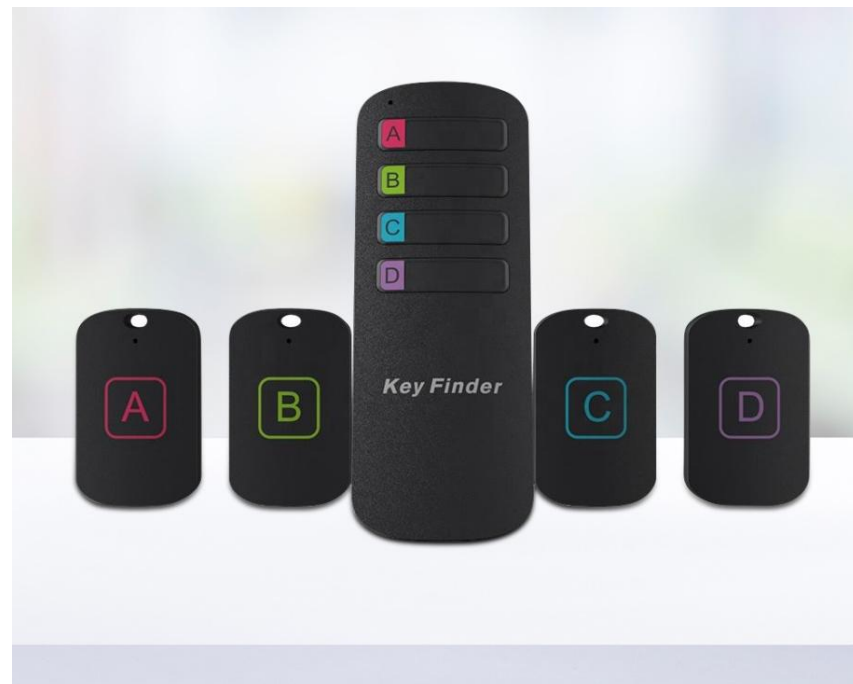

- Carton Size: 47*38*30cm
- G.W./CTN: 8.3kg /CTN
- QTY/CTN: 75pcs/CTN

KF02D MOQ:200PCS

- LED flashlight on transmitter.
- Sound: 75-80Db
- Working range: 15-30 meters
- Frequency: 433.92MHz
- Battery: CR2032 battery *3pcs (included)

- Carton Size: 47*38*30cm
- G.W./CTN: 10kg/CTN
- QTY/CTN: 144pcs/CTN

KF04A MOQ:

- LED flashlight on transmitter.
- Sound: 75-80Db
- Working range: 15~30 meters
- Frequency: 433.92MHz
- Battery: AAA×2pcs (transmitter, not included); CR2032 (1pc/receiver, included)

- Carton Size: 55*38*37cm
- G.W./CTN: 13.7kg/CTN
- QTY/CTN: 100pcs/CTN

KF04C MOQ:

- LED flashlight on transmitter.
- Sound: 75-80Db
- Working range: 15-30 meters
- Frequency: 433.92MHz
- Battery: AAA×2pcs (transmitter, not included); CR2032 battery *1pcs (included)

- Carton Size: 47*38*30cm
- G.W./CTN: 8.8kg/CTN
- QTY/CTN: 75pcs/CTN

KF04E MOQ:

- LED flashlight on transmitter.
- Sound: 75-80Db
- Working range: 15~30 meters
- Frequency: 433.92MHz
- Battery: AAA×2pcs (transmitter, not included); CR2032 (1pc/receiver, included)
- Carton Size: 47*38*30cm
- G.W./CTN: 10.5kg/CTN
- QTY/CTN: 86pcs/CTN