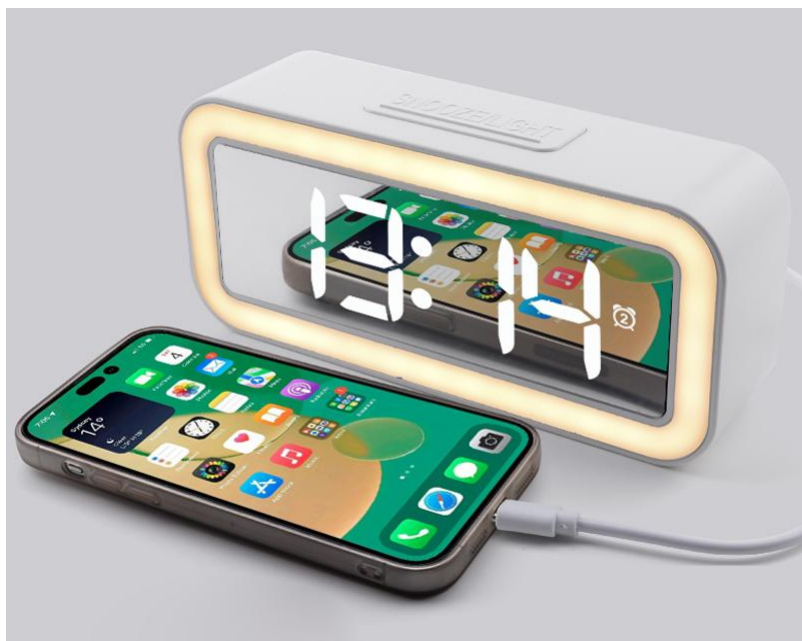

TS-3002

- 5.7 inch night light clock
- 2 alarm clock, 2 USB ports
- Time, alarm, snooze, night light
- 3 levels adjustable volume control
- Adjustable brightness
- Extra usb port for external device charging

- Product Size:17*4.5*7.5cm
- Carton Size:
- G.W./CTN:
- QTY/CTN: