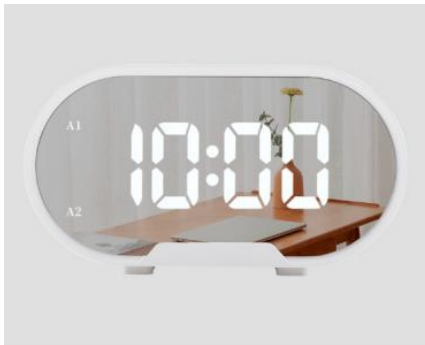

TS-R900-W-W