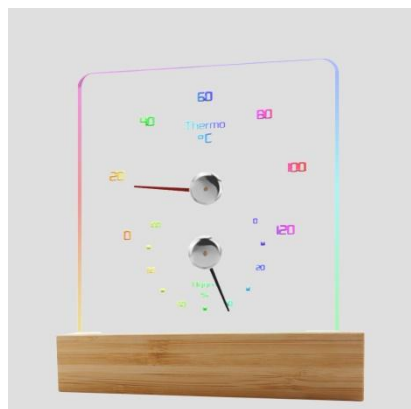

TS-3310-BK

TS-3310-WH

TS-3310-WG

TS-3320

- 6.1inch color screen wireless IR weather station
 - Freezing point alarm, weather comfort icon
 - Weather forecast, tide, moon phase, air pressure
 - Indoor/outdoor temperature humidity Max/Min limit alarm
 - Time, date, week, alarm, snooze, indoor/outdoor temperature
 - Wireless transmission distance: 100m in a open place
 - 7 languages display for week
 - Lockable touch button
 - Backlight turn on/off
 - Battery or USB power supply
- Product Size: 13.5*13.5*3cm
 - Carton Size: 53.5*26.5*43.3cm
 - G.W./CTN: 8.8kg/CTN
 - QTY/CTN: 20pcs/CTN

TS-3320-BK
MOQ: 3000PCS

TS-3320-WH
MOQ: 3000PCS

TS-JX810

- Sauna thermometer
- White & RGB light,centigrade
- Transparent acrylic transparent panel + bamboo base
- Temperature range:0 – 120 °C
- Humidity range:0%~100% RH
- 1800mAh rechargeabel battery

- Product Size: 20.5*4*22cm
- Carton Size: 48*45*48.5cm
- G.W./CTN: 19.28kg/CTN
- QTY/CTN: 40pcs/CTN

TS-JX810-RGBC

TS-JX810-RGBF

TS-JX810-WF

TS-JX810-WC

PD701W/PD801W/PD1001W

- 7/8/10inch display, 5 user interfaces display
 - WiFi connect real time weather and time
 - Display time,calender, photo frame
 - Daily task alarms and medication reminder
 - ODM & OEM service (MOQ 500pcs)
 - Multi-language display, support customise language
 - Suitable for worldwide usage
 - Color: white/black
-
- Carton Size: 52*29*38cm
 - G.W./CTN:11kg/CTN
 - QTY/CTN:20pcs/CTN 8''
-
- Carton Size: 52*32*41cm
 - G.W./CTN:14.5kg/CTN
 - QTY/CTN:10pcs/CTN 12''
-
- Carton Size: 52*32*41cm
 - G.W./CTN:14.5kg/CTN
 - QTY/CTN:10pcs/CTN 12''