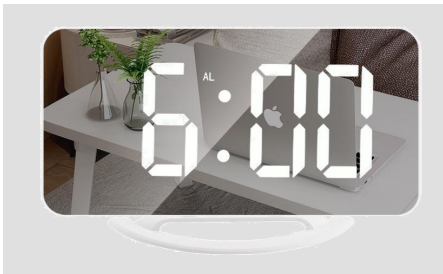

TS-5210Q

(temperature/humidity/FM radio/3 color digits display)

TS-5210-R

(red digits/no FM/no temperature&humidity)

TS-8201

- Time, 2 alarms, snooze
 - 180 degree rotatable project time on the wall
 - Auto photosensitive function
 - Adjustable brightness
 - Extra usb port for external device charging
-
- Product Size: 15.8*1.5*7.8cm
 - Carton Size: 38.5*35*28cm
 - G.W./CTN: 10.5kg/CTN
 - QTY/CTN: 60pcs/CTN